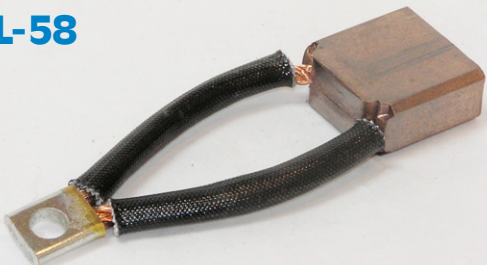

LEECE-NEVILLE

Starter Brushes

St. Marys Carbon Company

L-58

Dimensions: 9.5mm T x 20.5mm W x 20.5mm L x 58mm LL

L-58

12-32 volt

For:	Leece-Neville MA, MC 'Thick Frame' DD Starters
Replaces:	Leece-Neville 16238-A, 19095, 71035, 78366
Crossover:	68-500
Used On:	
Used With:	
Lester Number:	5470-7000