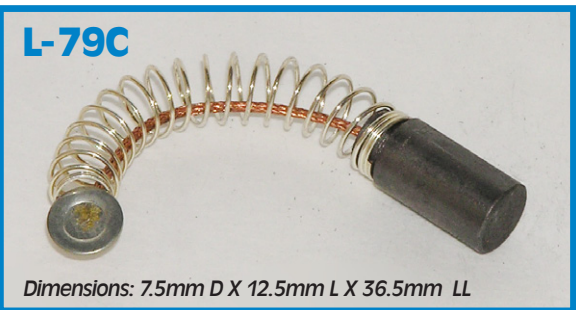

St. Marys Carbon Company

LEECE-NEVILLE Alternator Brushes

L-79

For:	Leece Neville 2000A, 7000A, 8000A Series Alternators
Replaces:	28711, A010057840
Crossover:	38-501
Used On:	
Used With:	2 per set
Lester Number:	7370-701

L-79C

For:	Leece Neville 4400A Series Alternators
Replaces:	71128, 74629, 24629, 28711, A010028462
Crossover:	38-501-1
Used On:	
Used With:	2 per set
Lester Number:	7370-701A

L-82

For:	Leece Neville 2002 A Series Alternators
Replaces:	38275
Crossover:	38-503
Used On:	Ford Truck
Used With:	2 per set
Lester Number:	7370-703

L-83

12-32 volt

For:	Leece Neville 3425-3725J, 4400-4700A, 4425-4750J, 7500-7700 A and JA Series Alternators
Replaces:	77302
Crossover:	38-504
Used On:	
Used With:	2 per set
Lester Number:	7370-704

L-84

For:	Leece Neville 2300-2800 JB Alternators
Replaces:	77650, 23142-W1700
Crossover:	38-500
Used On:	Ford Truck, Mack Truck, International Truck
Used With:	2 per set
Lester Number:	7370-700