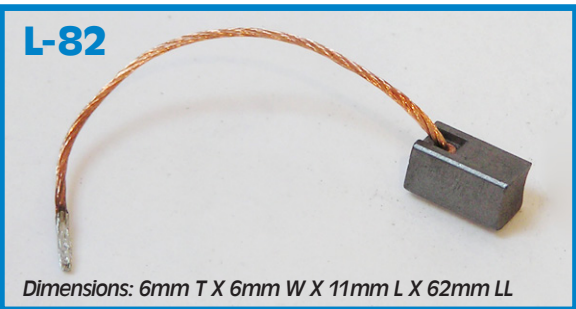

St. Marys Carbon Company

LEECE-NEVILLE Alternator Brushes

L-79

For:	Leece Neville 2000A, 7000A, 8000A Series Alternators
Replaces:	28711, A010057840
Crossover:	38-501
Used On:	
Used With:	2 per set
Lester Number:	7370-701

L-79C

For:	Leece Neville 4400A Series Alternators
Replaces:	71128, 74629, 24629, 28711, A010028462
Crossover:	38-501-1
Used On:	
Used With:	2 per set
Lester Number:	7370-701A

L-82

For:	Leece Neville 2002 A Series Alternators
Replaces:	38275
Crossover:	38-503
Used On:	Ford Truck
Used With:	2 per set
Lester Number:	7370-703

L-83

12-32 volt

For:	Leece Neville 3425-3725J, 4400-4700A, 4425-4750J, 7500-7700 A and JA Series Alternators
Replaces:	77302
Crossover:	38-504
Used On:	
Used With:	2 per set
Lester Number:	7370-704

L-84

For:	Leece Neville 2300-2800 JB Alternators
Replaces:	77650, 23142-W1700
Crossover:	38-500
Used On:	Ford Truck, Mack Truck, International Truck
Used With:	2 per set
Lester Number:	7370-700